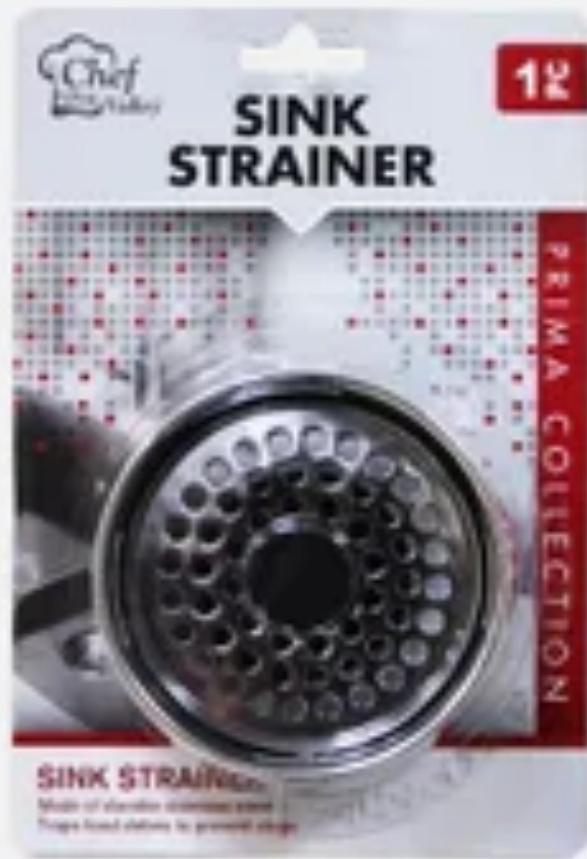

Item ID: CH82142

[\(/categories/874475/kitchen-supply/products/ch82142/elegant-rolling-shopping-cart-10ct\)](/categories/874475/kitchen-supply/products/ch82142/elegant-rolling-shopping-cart-10ct)

7" NYLON STRAINER 1DZ

Item ID: CH82254

(/categories/874475/kitchen-supply/products/ch82254/7\_doublequotes\_-nylon-strainer-1dz)

CAN OPENER 24CT

Item ID: CH82257

[\( /categories/874475/kitchen-supply/products/ch82257/can-opener-24ct\)]((/categories/874475/kitchen-supply/products/ch82257/can-opener-24ct))